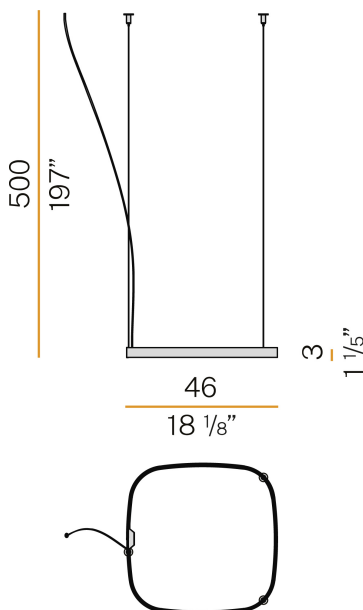

PANZERI

Zero Square

24V DC
M03202.050.0410

● black

Data sheet

CODE	M03202.050.0410
SYSTEM POWER CONSUMPTION	25W
EFFICACY	81.56lm/W
LIGHT SOURCE	LED
LIGHT SOURCE LIFETIME	L70 (B50) 60.000h
COLOUR TEMPERATURE	3000K Ra>90
LIGHT DISTRIBUTION	diffused
POWER SUPPLY	24V DC
DRIVER	remote not included
NOMINAL LUMINOUS FLUX	2835lm
LUMEN OUTPUT	2039lm
EFFICIENCY	71.9%
WEIGHT	0.92 Kg
PROTECTION DEGREE	IP20
COLOUR TOLLERANCES	SDCM 3
PACKING DIMENSIONS (CM)	58,0 x 58,0 x 10,0

Single or multiple suspension lighting fixture for interiors, with direct and indirect light emission.

Bended extruded aluminium structure in white, black, bronze, mat brass or titanium polyacrylic paint.

Extruded polycarbonate diffuser with opaline finish.

Suspension kit with griplocks and 5m (196,9") long steel cables.

5m (196,9") long power cable in transparent PVC.

Provided without power canopy.

Technical drawing

Polar diagram